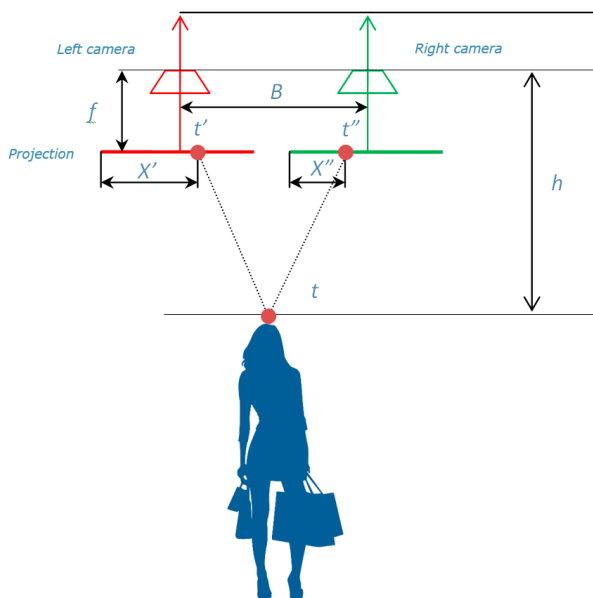

## 3D COUNT

### 3D People Counter

**Model**  
**Technology**

MD3DPPLC\_  
3D Stereo

**Sensors**  
**Frame Rate**  
**Installation Height**  
**Data Recording**  
**Interface**

CMOS, supporting HDR  
25 FPS  
From 2.4m to 6m  
Real time  
10/100 Mbit Ethernet PoE

138mm x 65mm x 25mm  
white / black / grey  
IP60, air proof cover  
Impact-resistant ABS plastic  
Built-in PoE 48 V

The 3D counter is GDPR compliant.