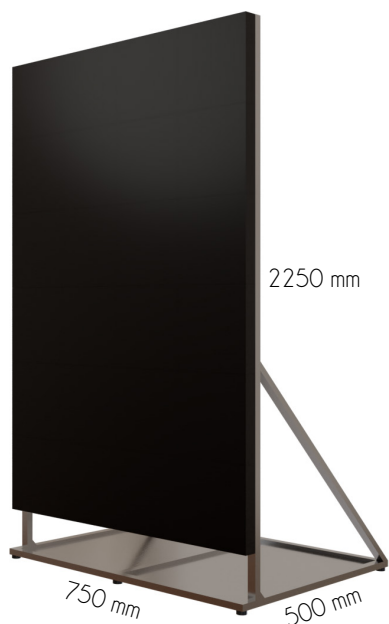

## LED SCREENS

### LED Indoor Modul

#### Microdain Indoor LED Modul 750

**Dimension LED** 750 x 2000 mm  
**Dimension w. Stand** W 750 x H 2250 x D 500 mm

**Pixel Pitch** 2,6mm  
**Resolution** 288 x 769 pixel  
**Brightness** 800 or 4000 cd  
**Area** 1,5 m<sup>2</sup>

**Weigth w. stand** 70 Kg  
**Power consumption** maximum 1.200 W, average 270 W

**Included:** Play media player  
LED controller  
Ambient light sensor  
Aluminium Stand

The LED Modul is accessible in alternative dimensions and resolutions.