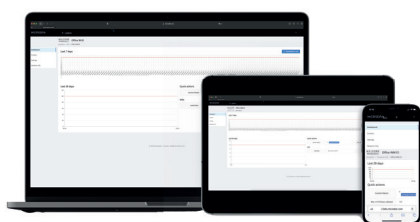

TECHNIC SPECIFICATIONS

Components Room Manager Solution

Microdain Base Air

Easily manage all Microdain products using our Microdain AIR platform, accessible from any device with an internet browser. Regulate devices through a user-friendly interface. The room manager seamlessly integrates with Microsoft Outlook via an API or manually via local Excel list, providing flexible options for efficient management.

Model	Tag 4,2 WP* IP68
Dimensions (mm)	99,1 x 89,1 x 12,3
Housing color	white
Display color	Black / White / Red
Resolution (pixel) / DPI	400x300 / 119
Battery Life time	5 Years

Model	Tag 7,5"
Dimensions (mm)	178 x 126,5 x 9
Housing color	white
Display color	Black / White / Red
Resolution (pixel) / DPI	800x480 / 124
Battery Life time	5 Years