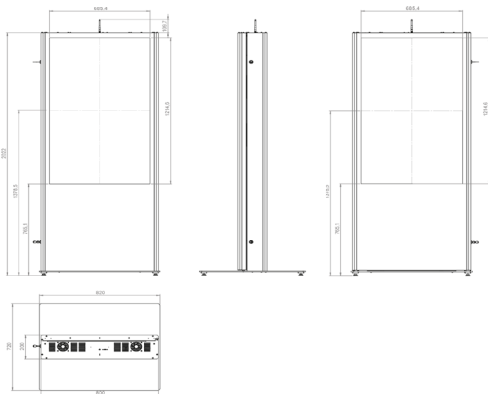

MICRODAIN WELCOME MANAGER

Microdain Play Welcome Manager T2D

Type	Microdain Welcome Manager T2 Double Sided Indoor MDAWMT2DBody
Display	55" Digital Sigange Display 3840 x 2160 4k Resolution
PLAY	Microdain Play for content management integrated 2.4GHZ wireless module
Construction	Steel frame, black powder-coated
Power Input	2m cable with 230V power plug
Weight	125 kg
Glas	ESG protective glass pane
Color	Anthracite gray (RAL 7016)
Color Options	Optional different colors available
Dimensions (mm)	2200 x 820 x 720 cm