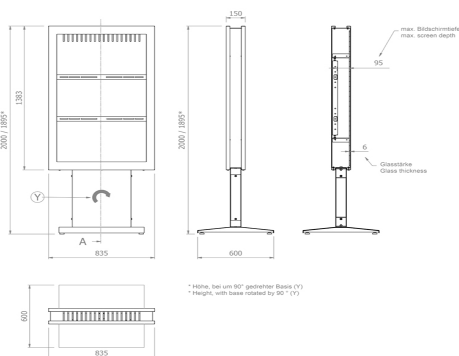

MICRODÄIN WELCOME MANAGER

Microdäin Play Welcome Manager T2S

Type	Microdäin Welcome Manager T2 Single Sided Indoor MDAWMT2SBody
Display	55" Digital Sigange Display 1920 x 1080 HD Resolution
PLAY	Microdäin Play for content management integrated 2.4GHZ wireless module
Construction	Steel frame, black powder-coated
Power Input	2m cable with 230V power plug
Glas	Tempered safety glass 6mm
Color	Anthracite gray (RAL 7016)
Dimensions (mm)	2000 x 835 x 150 cm