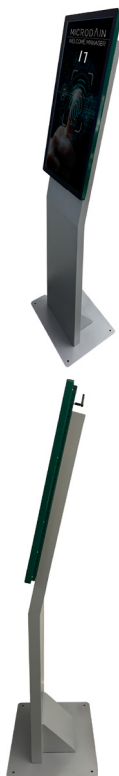

MICRODAIN

WELCOME MANAGER

Microdain Play Welcome Manager i1

Type	Microdain Welcome Manager i1 Indoor Info Stele with 32" Touch Display Model HV32K
Display	32" PCAP 10-Point Touch Screen
Resolution	1920 x 1080 HD Resolution
Viewing Angle	89/89/89/89 450 Nits, 1200: 1 Contrast 30.000 h Backlight Life
PLAY	Microdain Play for content management integrated 2.4GHZ wireless module
Communication Interface	Wifi, Lan 4x USB, 1x Earphone, 1x Mic, 1x RJ45
Construction	Stainless Steel
Power Input	220V / 50 Hz (60W)
Operating Temp.	0° C to 50° C
Operating Humidity	20% to 75%
Color	Opalgreen (RAL 6026)
Weight	60Kg
Dimensions (mm)	W 520 x H 1662 x D 120 cm (incl. Base plate)