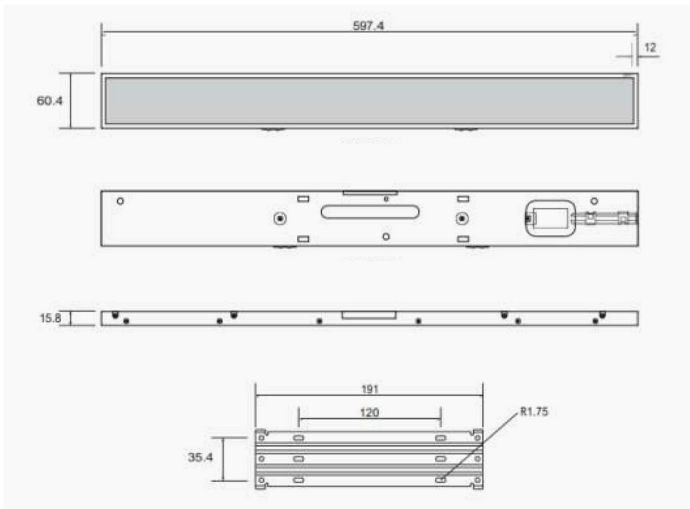

MICRODAIN

TAG LCD DISPLAY

23.1" DISPLAY

23.1" LCD Display Technical Details

| | |
|---------------------------|---------------------------------|
| Model | ET231A |
| Dimensions | 597.4 x 60.4 x 15.8 |
| Color | Black |
| Weight (g) | 640 |
| Display | ADS |
| Display Area (Inch) | 23.1 |
| Resolution (Pixel) | 1920 x 158 |
| Brightness (Nits) | 400 |
| Contrast Ratio | 3000:1 |
| Viewing Angle | 178°/178° |
| Backlight | E-LED |
| Backlight Life (h) | >30,000 |
| OS | Android |
| CPU | A40i, Quad-core CPU Cortex-A17 |
| RAM | 1GB |
| ROM | 8GB |
| Communication | WiFi |
| I/O Interface | 1x Micro USB, 1x TF Card, 1x DC |
| Operating Voltage | DC 12V |
| Power Consumption (W) | < 20 |
| Operating Temperature (C) | 0° - 50° |
| Operating Humidity (RH) | 20% - 80% |